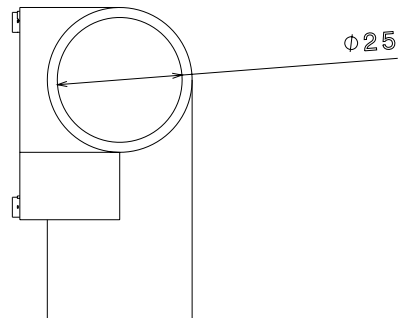

PRODUCT CODE: PIE25W
PVC CONDUIT INSPECTION ELBOW

DESCRIPTION

25mm PVC Conduit Inspection Elbow

FINISH

White

MATERIAL

PVC

PACKAGING

Packed in qty 20

ADDITIONAL NOTES

Manufactured to BS4607 part 1

Isometric view

Right view

Front view

Left view